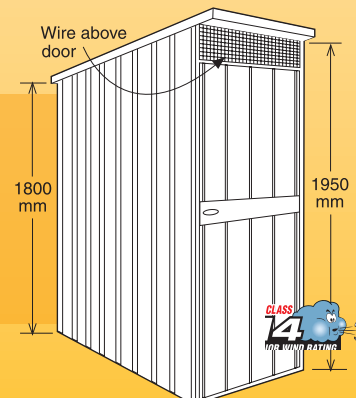

Standard includes single door in front or back, and wall heights of 1950mm / 1800mm.

PICTURES:

G 1.52 x 1.52m Skillion Side.

Zinc \$309 Colour \$389

H 2.26 x 1.52m Skillion Side. Including optional wide door (0.95m) and 3 arm x 1.45m shelf set.

Zinc \$555 Colour \$671

I 3.0 x 0.41m Skillion Side. Including optional extra double doors and custom size to 0.41m side.

Zinc \$573 Colour \$714

Skillion Roof Range Notes:

1. Standard door position is any sheet position front or back.
2. All other door options and extra wall height available.
3. Standard skillion front wall 1950mm high, back wall 1800mm high.
4. Longer fronts available.
5. 2.26m skillion side sizes come with roof bar.

**DON'T WASTE THAT SPACE!
TRY ONE OF OUR
TRIANGULAR SHEDS!**

SHEARERS DUNNY

Standard Construction as Pictured

Front 0.78m x side 1.52m.

Zinc **\$303**

Colour **\$364**

CLASS
4
SUPERIOR WIND RATING

MEASURE UP AND ASK FOR A QUOTE TODAY