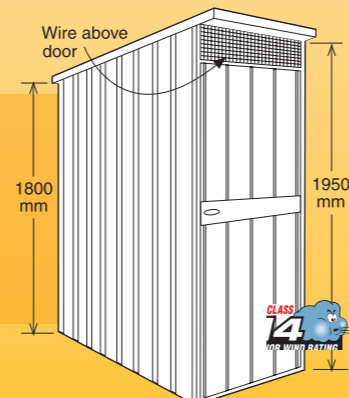

SHEARERS DUNNY

Standard Construction as Pictured
Front 0.78m x side 1.52m.
Zinc $303
Colour $364

HERITAGE ROOF RANGE

STANDARD HERITAGE ROOF PRICING

Gablem	ZINC		COLOUR	
	1.52	2.26	1.52	2.26
Front m				
1.52	$485	$563	$629	$735
2.26	$598	$677	$778	$884
3.0	$712	$791	$927	$1033
3.74	$826	$904	$1077	$1183
4.48	$1085	$1163	$1401	$1507
5.22	$1198	$1277	$1551	$1656
5.96	$1312	$1390	$1700	$1806
6.70	$1425	$1504	$1849	$1995
7.44	$1539	$1617	$1999	$2104
8.18	$1798	$1876	$2323	$2429
8.92	$1911	$1990	$2472	$2578

Standard includes single door in front and wall height of 1950mm.

J HERITAGE ROOF

Standard Construction as pictured.
Front 3.0m x gable 2.26m.
Colour: Caulfield Green walls, Slate Grey roof, door & window.
Options: Window in front and two finials.
Zinc $935 as pictured
Colour $1188 as pictured

Heritage Roof Range Notes:

1. Standard door position is in any sheet front or back.
2. All other door options, longer and shorter fronts are available.
3. Extra wall height is not available.
4. Roof truss supplied for fronts exceeding 3.74m.
5. Height to top of gable is: 1.52m gable 2.44m and 2.26m gable 2.63m.
6. Heritage door height is 1830mm.