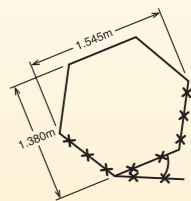

BB SINGLE HEX AVIARY

Colour: Caulfield Green, Slate Grey Roof. Zinc **$519** Colour **$599**