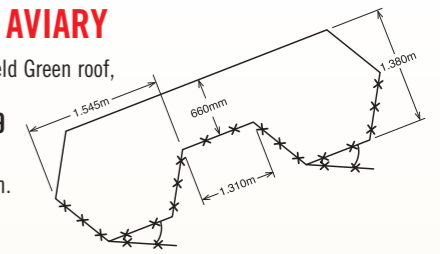

AA DOUBLE HEX AVIARY

Colour: Birch walls, Caulfield Green roof, with 1.31m flight. Zinc **$1439** Colour **$1699**

Flight extensions per 0.74m. Zinc **$109** Colour **$134**