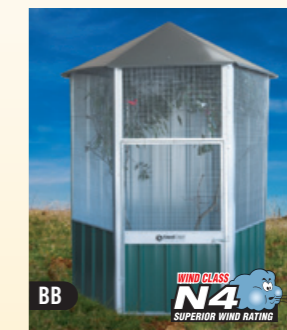

PICTURES:

- V 1.52 x 1.52m Skillion Roof Aviary MkI. Zinc **\$389** Colour **\$479**
- W 2.26 x 1.52m Side Skillion Roof Aviary MkIII. As pictured with Bird Lock Option. Zinc **\$683** Colour **\$802**
- CC 3.0 x 3.0m Gable Roof Aviary. With optional Hatch. Zinc **\$951** Colour **\$1177**
- DD 1.52 x 3.0m WIG Aviary. With optional Divider. Zinc **\$1049** Colour **\$1289**

AA DOUBLE HEX AVIARY

Colour: Birch walls, Caulfield Green roof, with 1.31m flight. Zinc **\$1439** Colour **\$1699**

Flight extensions per 0.74m. Zinc **\$109** Colour **\$134**

CC GABLE ROOF AVIARY

Skillion m	ZINC			COLOUR		
	1.52	2.26	3.0	1.52	2.26	3.0
1.52	\$481	\$560	\$639	\$595	\$698	\$802
1.89	\$630	\$716	\$802	\$770	\$883	\$997
2.26	\$590	\$676	\$762	\$730	\$843	\$957
3.0	\$698	\$792	\$886	\$864	\$988	\$1112
3.74	\$806	\$908	\$1009	\$999	\$1133	\$1267
4.48	\$1070	\$1187	\$1304	\$1316	\$1470	\$1625
5.22	\$1178	\$1303	\$1428	\$1450	\$1615	\$1780
5.96	\$1286	\$1419	\$1551	\$1585	\$1760	\$1935
Divider	\$221	\$249	\$289	\$235	\$259	\$324

Standard includes aviary door in front, and solid sheet gable ends. Optional wire and dado in gable ends. See aviary options.

BB SINGLE HEX AVIARY

Colour: Caulfield Green, Slate Grey Roof. Zinc **\$519** Colour **\$599**